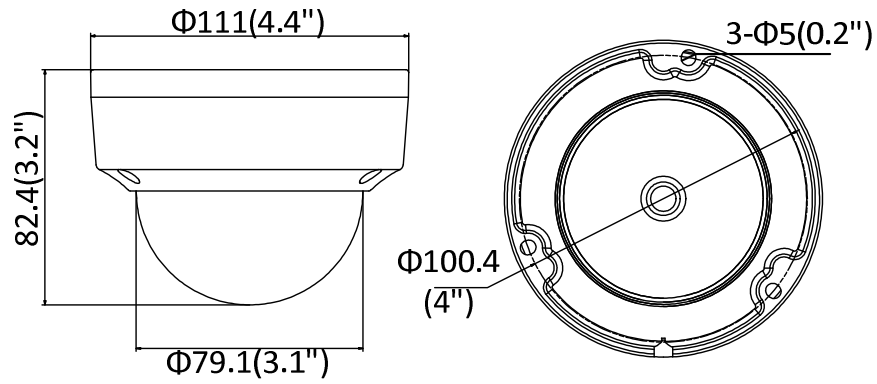

Box Contents (Subject to Change without Notice)

Quick Start Guide x 2

Screws

Watertight Cable Connector

Wrench

Adapter Plate (may be attached to camera)

Dimensions

Unit: mm (inch)